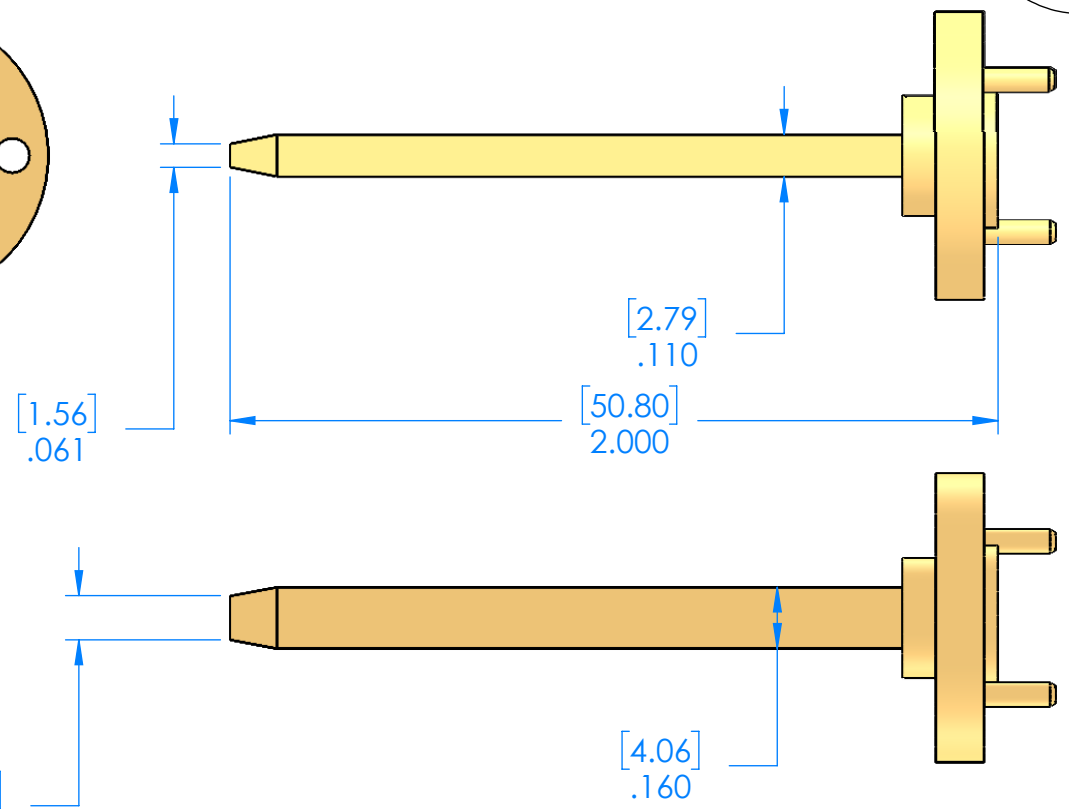

DETAIL A
SCALE 4 : 1

UG387

DECIMALS: XXXX ±.0005 XXX ±.005 XX ±.01	NAME DRAWN JV	DATE 4-15-15	TITLE: Mi-Wave Millimeter Products Inc.	
ANGLES: ± .5 DEGREE	CHECKED MS	4-15-15	SIZE A	DWG. NO. WR-10PROBE OUTLINE
THIRD ANGLE PROJECTION	ENG MS	4-15-15	REV	
MATL: -	SCALE: 2:1		WEIGHT:	SHEET 1 OF 1