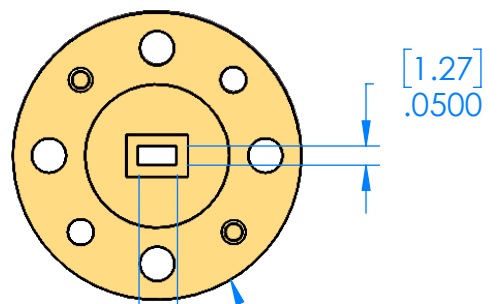

DETAIL A
SCALE 4 : 1

UG387

DECIMALS: XXXX ±.0005 XXX ±.005 XX ±.01	NAME DRAWN JV	DATE 4-15-15	TITLE: Mi-Wave Millimeter Products Inc.	
ANGLES: ± .5 DEGREE	CHECKED MS	4-15-15	SIZE A	DWG. NO. WR-10PROBE OUTLINE
THIRD ANGLE PROJECTION	ENG MS	4-15-15	REV	
MATL: -	SCALE: 2:1		WEIGHT:	SHEET 1 OF 1